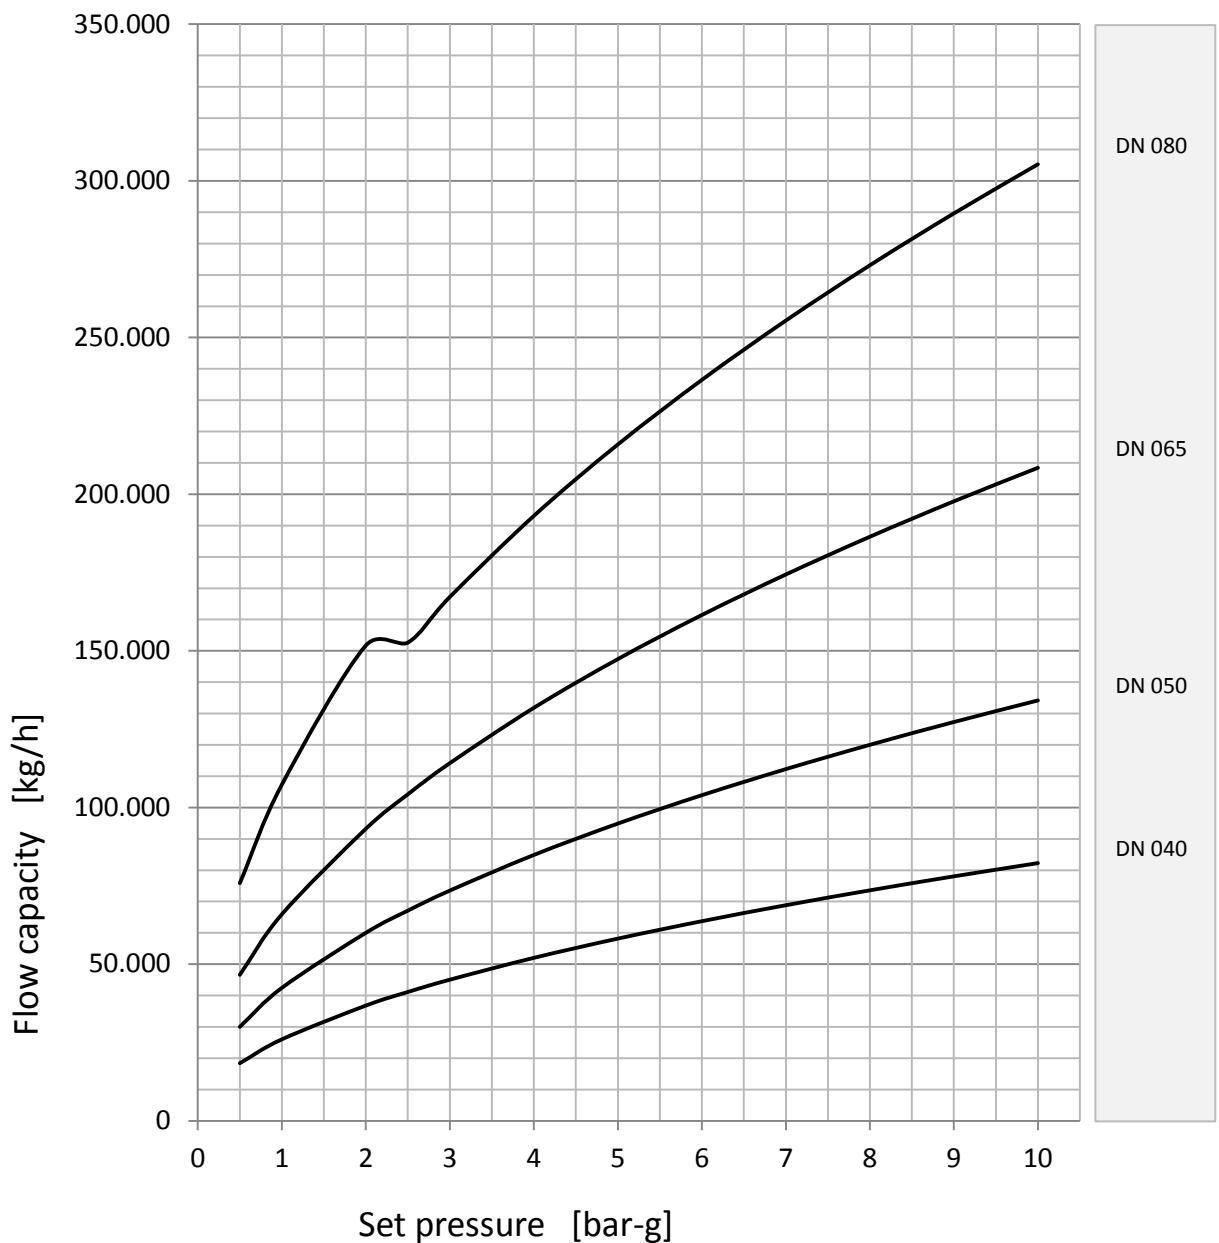

## Discharge capacity

Safety relief valve spring-loaded

33503 33603

fluid <water>

## Discharge capacity

Safety relief valve spring-loaded

33503 33603

fluid <air>

## Discharge capacity

Safety relief valve spring-loaded

33503 33603

fluid <steam>