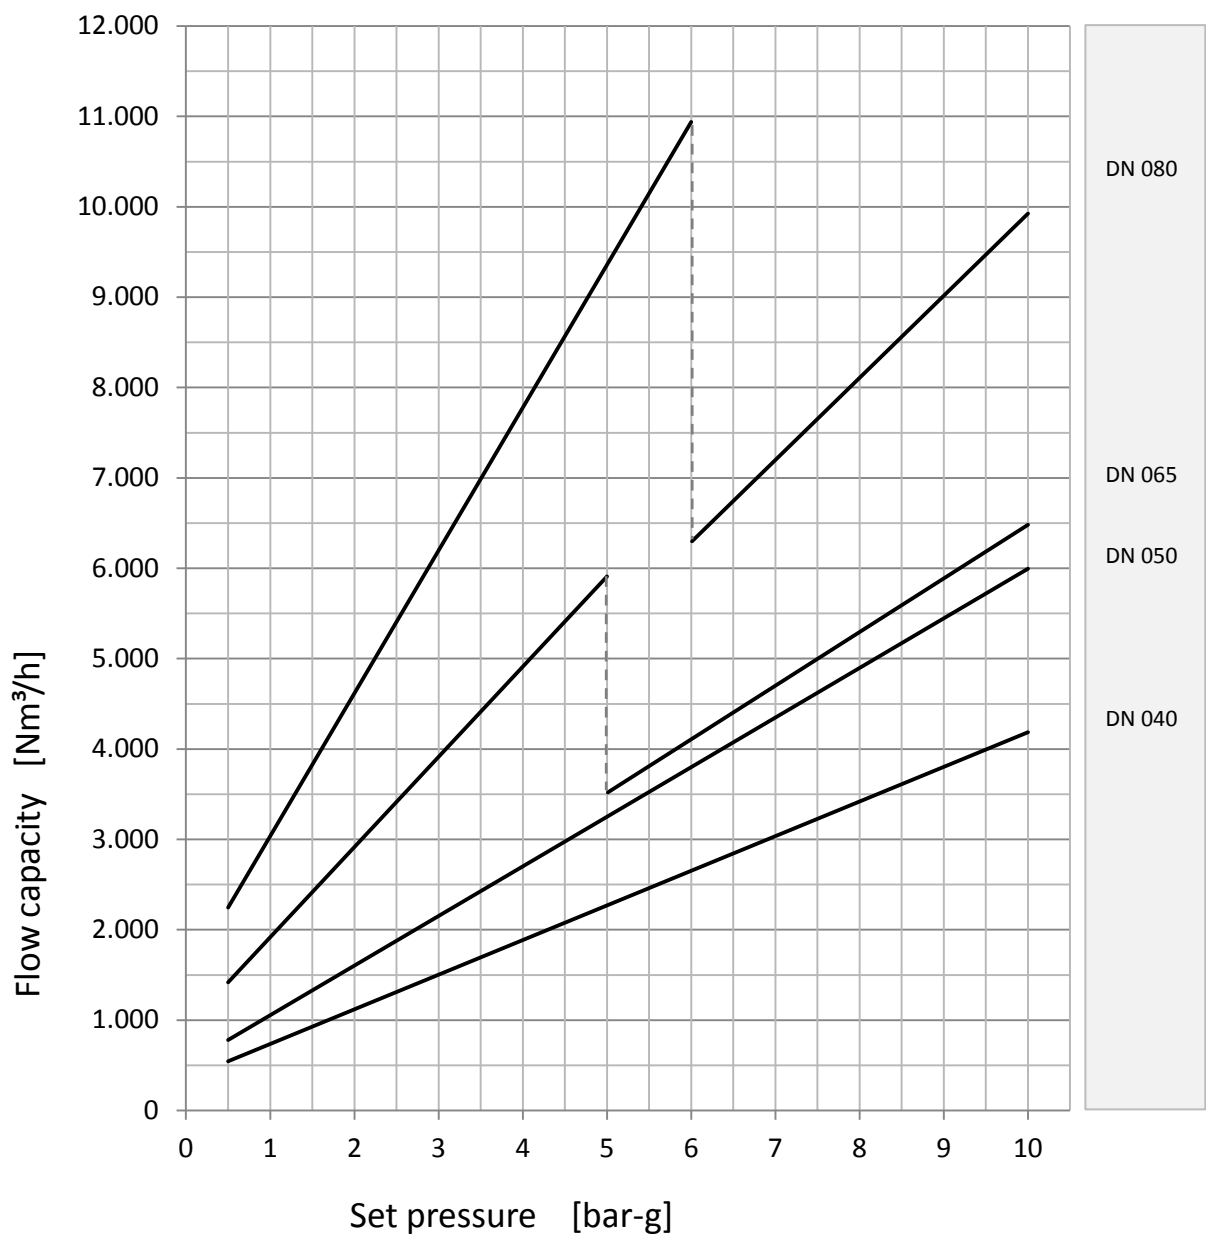

## Discharge capacity

Safety relief valve spring-loaded

33503 33603

fluid <water>

## Discharge capacity

Safety relief valve spring-loaded

33503 33603

fluid <air>

## Discharge capacity

Safety relief valve spring-loaded

33503 33603

fluid <steam>