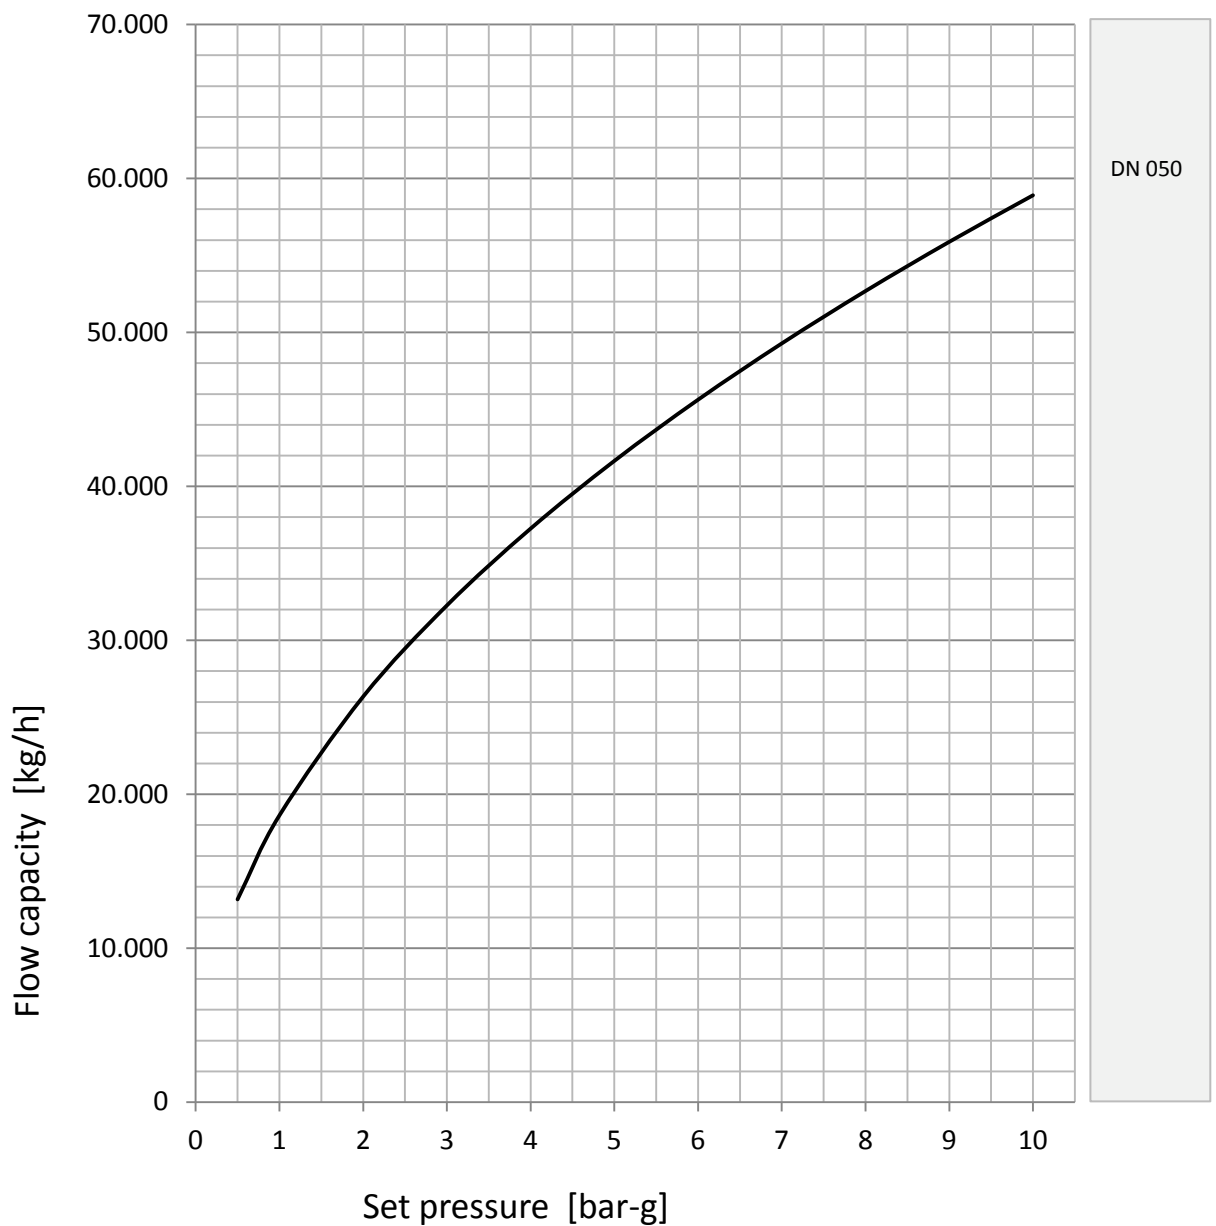

## Discharge capacity

Safety relief valve spring-loaded

33502 33602

fluid <water>

## Discharge capacity

Safety relief valve spring-loaded

33502 33602

fluid <air>

## Discharge capacity

Safety relief valve spring-loaded

33502 33602

fluid <steam>