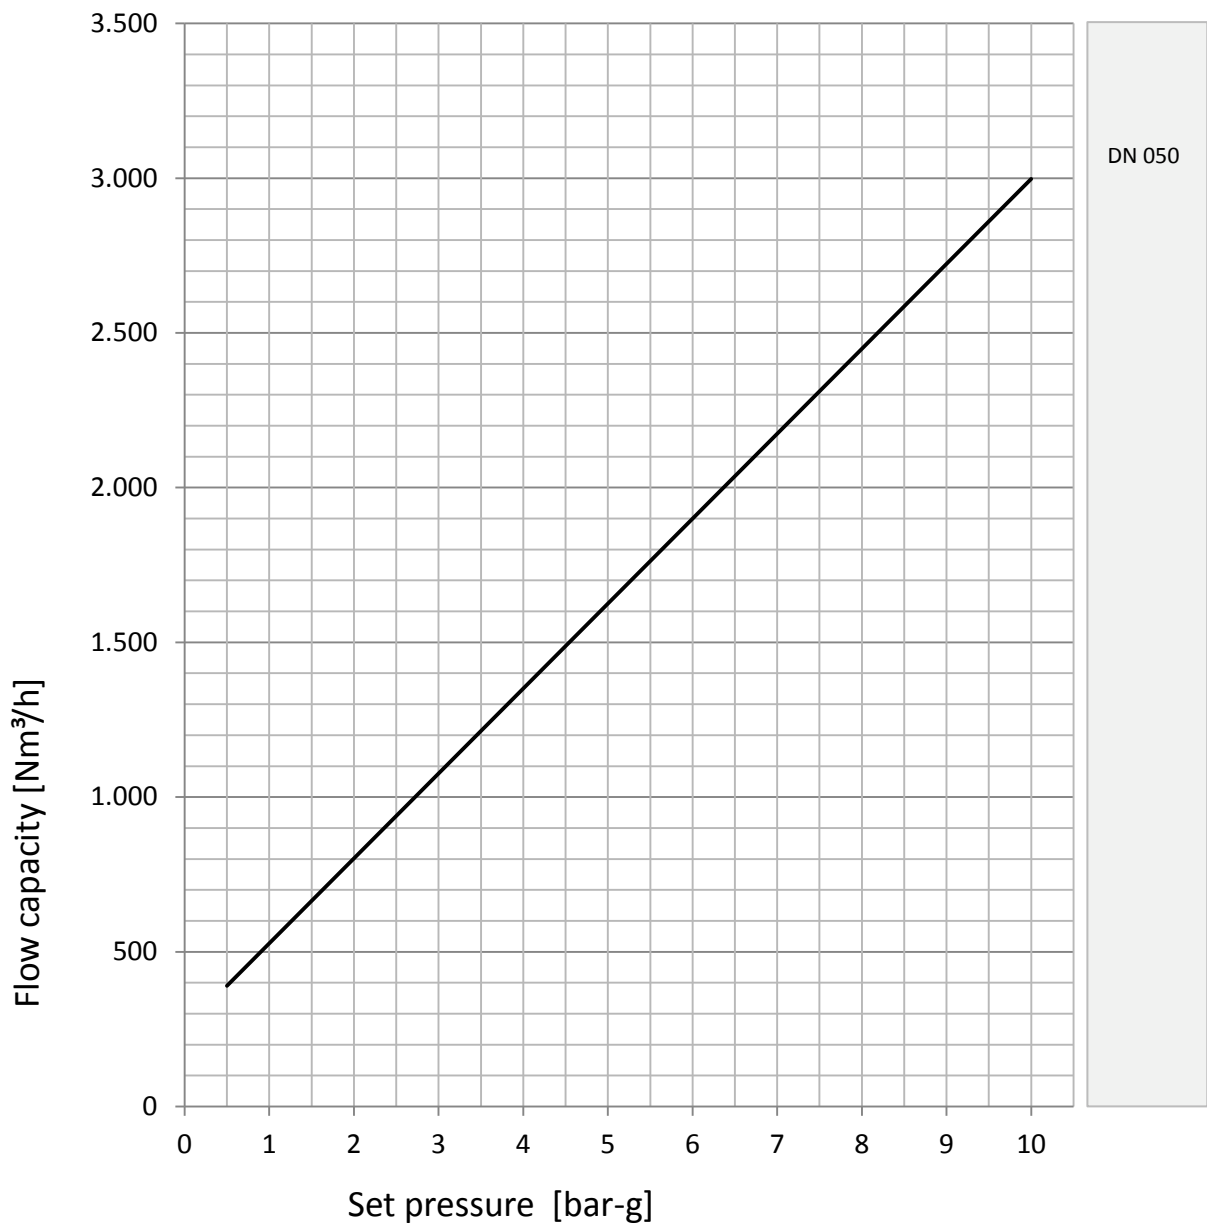

## Discharge capacity

Safety relief valve spring-loaded

33502 33602

fluid <water>

## Discharge capacity

Safety relief valve spring-loaded

33502 33602

fluid <air>

## Discharge capacity

Safety relief valve spring-loaded

33502 33602

fluid <steam>