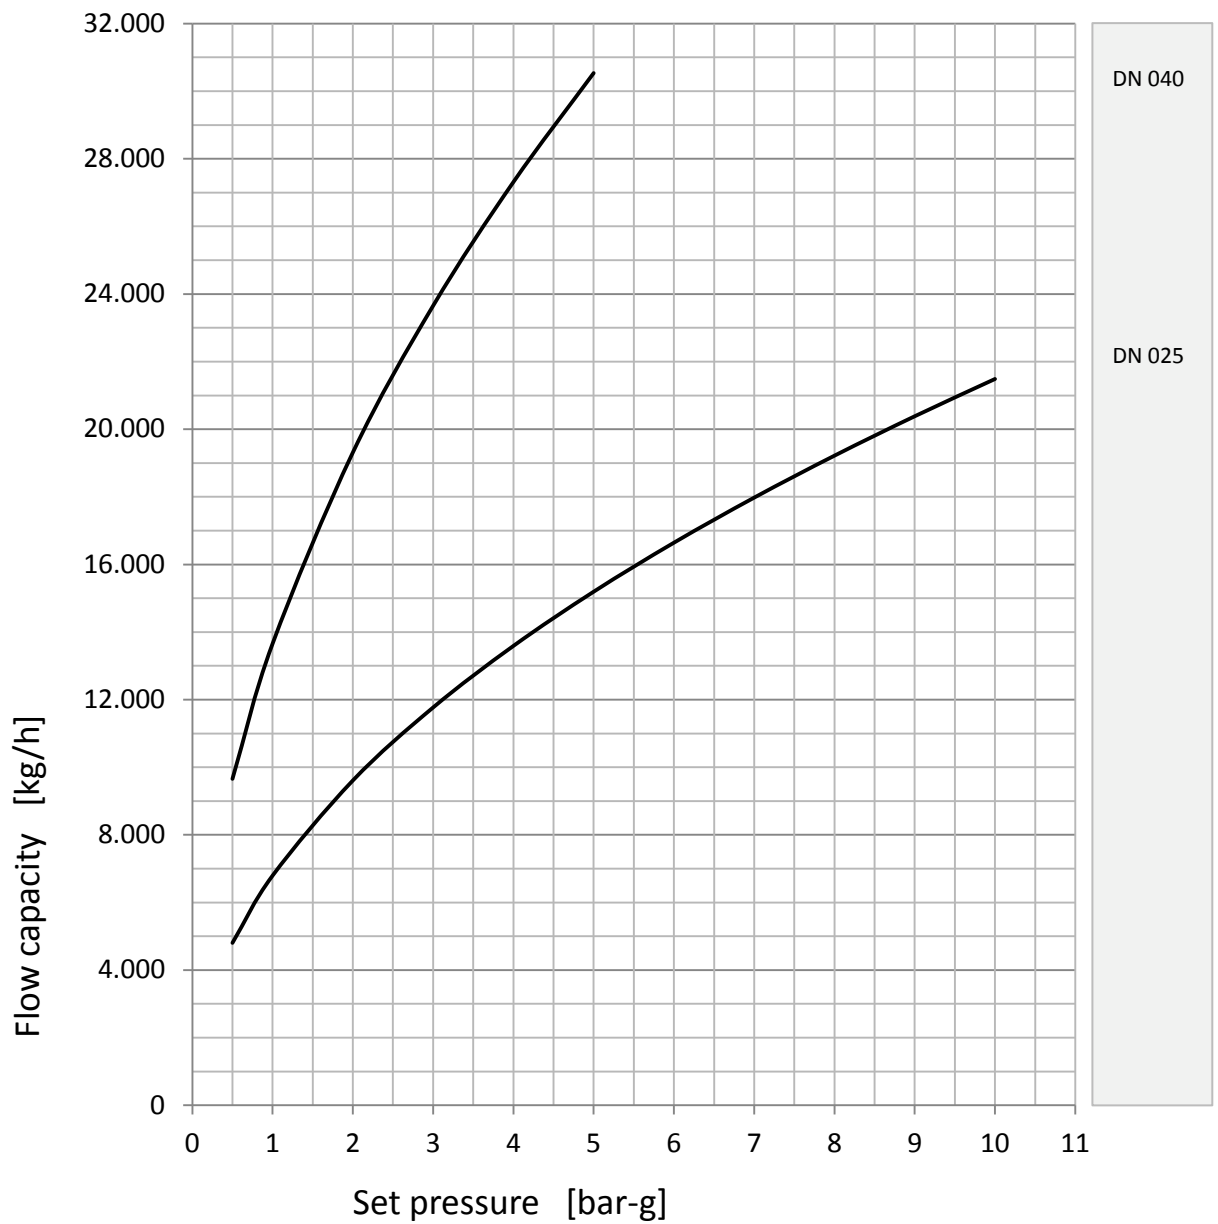

Discharge capacity

Safety relief valve spring-loaded

32524 32624

fluid <water>

Discharge capacity

Safety relief valve spring-loaded

32524 32624

fluid <air>

Discharge capacity

Safety relief valve spring-loaded

32524 32624

fluid <steam>