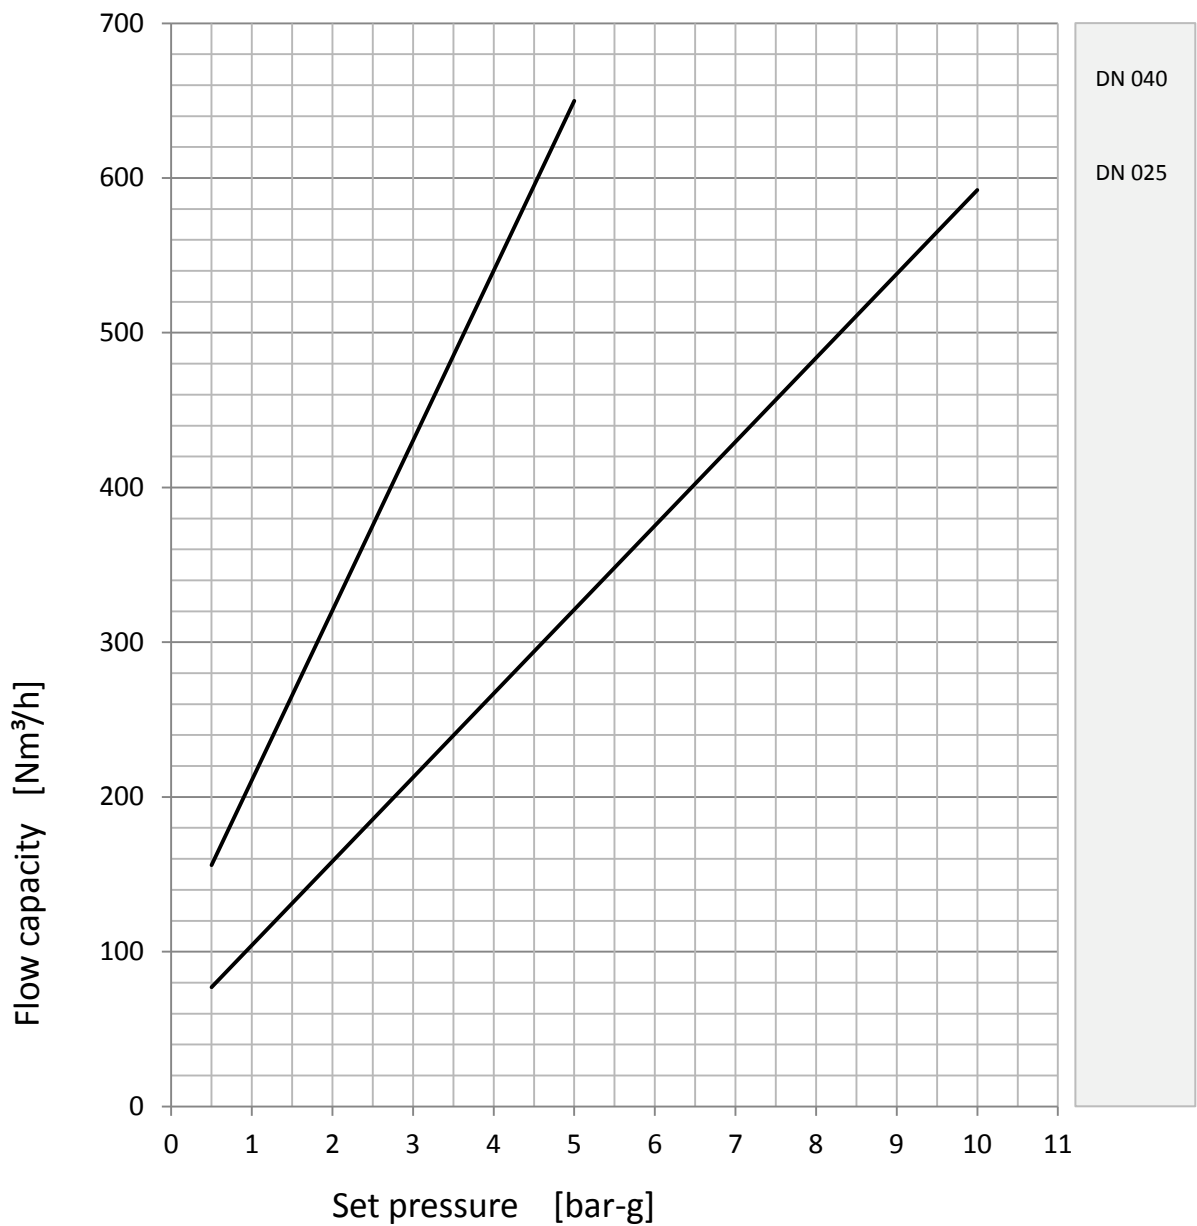

Discharge capacity

Safety relief valve spring-loaded

32524 32624

fluid <water>

Discharge capacity

Safety relief valve spring-loaded

32524 32624

fluid <air>

Discharge capacity

Safety relief valve spring-loaded

32524 32624

fluid <steam>