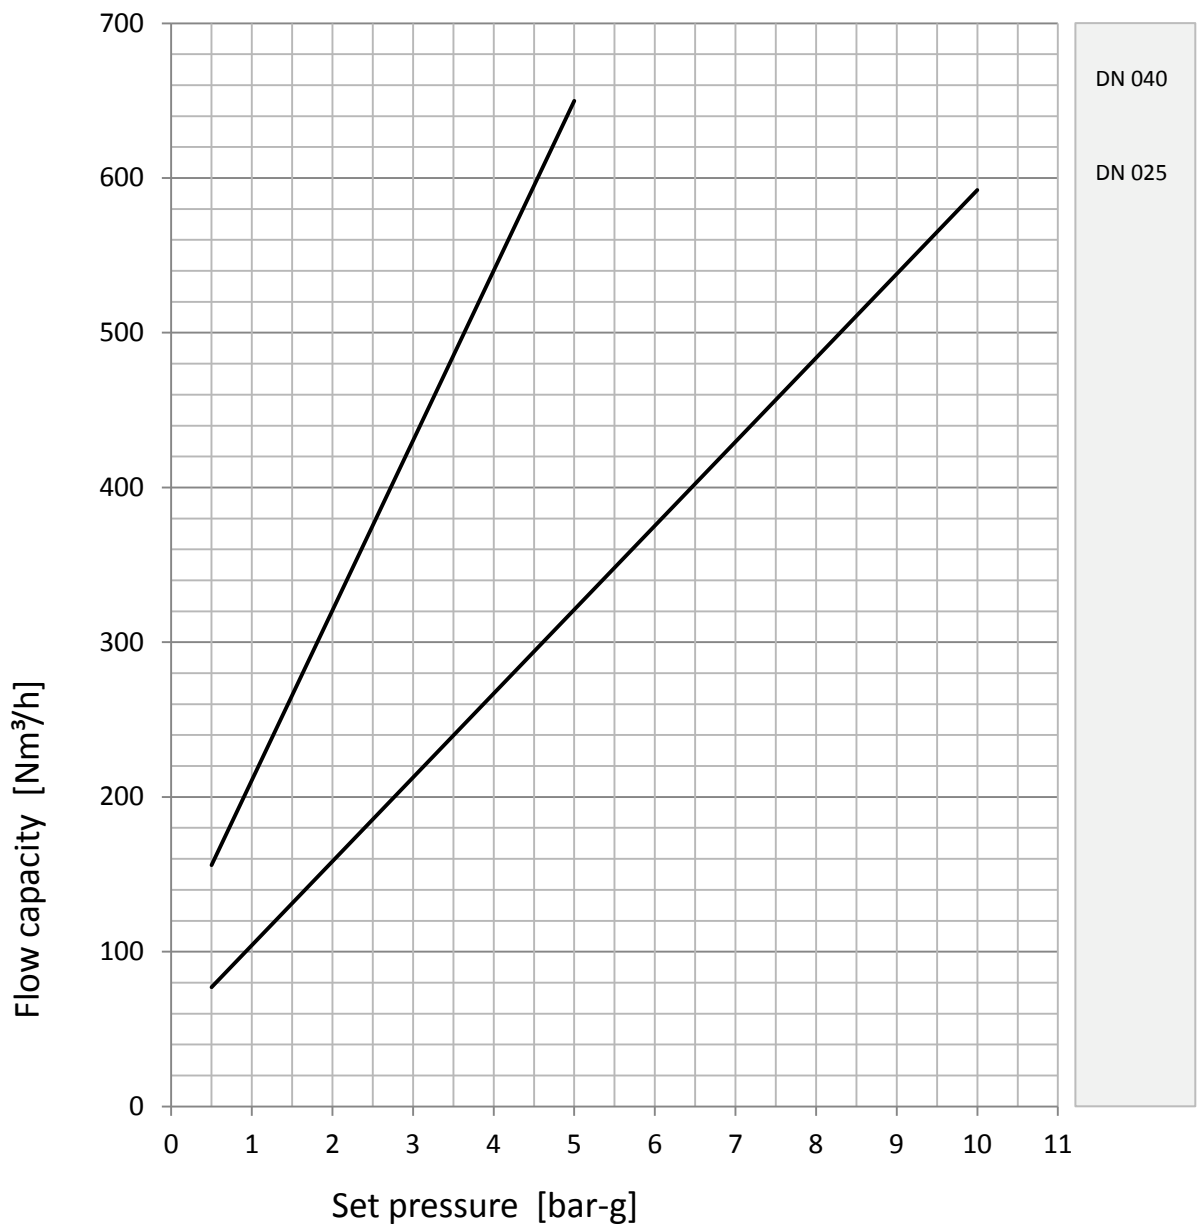

Discharge capacity

Safety relief valve spring-loaded

32504 32604

fluid <water>

Discharge capacity

Safety relief valve spring-loaded

32504 32604

fluid <air>

Discharge capacity

Safety relief valve spring-loaded

32504 32604

fluid <steam>