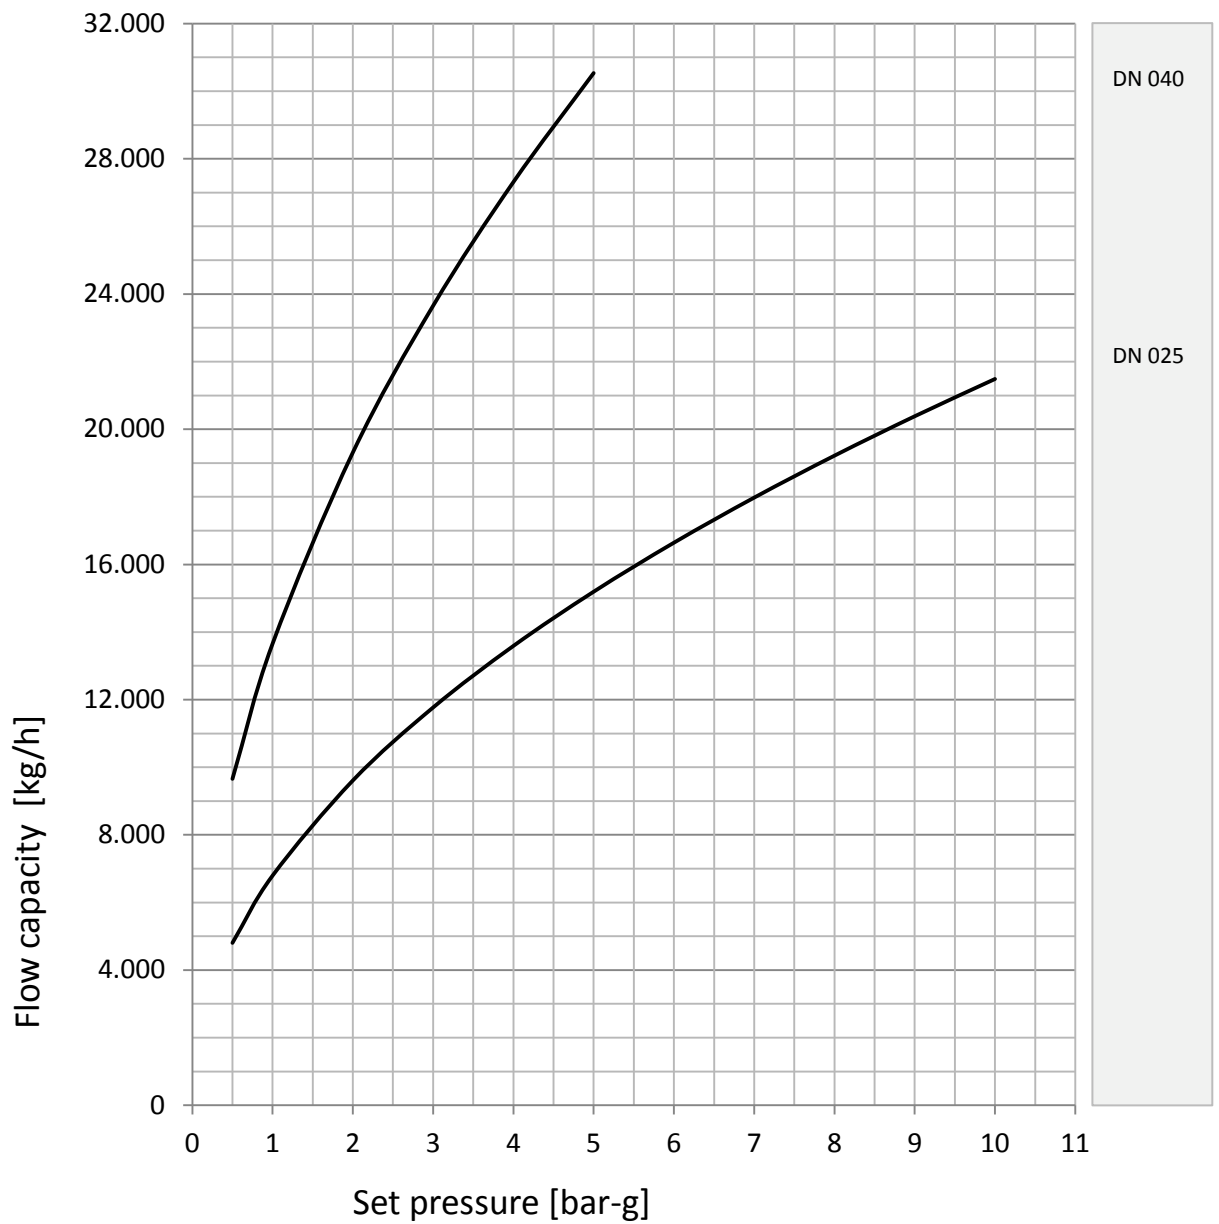

Discharge capacity

Safety relief valve spring-loaded

32504 32604

fluid <water>

Discharge capacity

Safety relief valve spring-loaded

32504 32604

fluid <air>

Discharge capacity

Safety relief valve spring-loaded

32504 32604

fluid <steam>