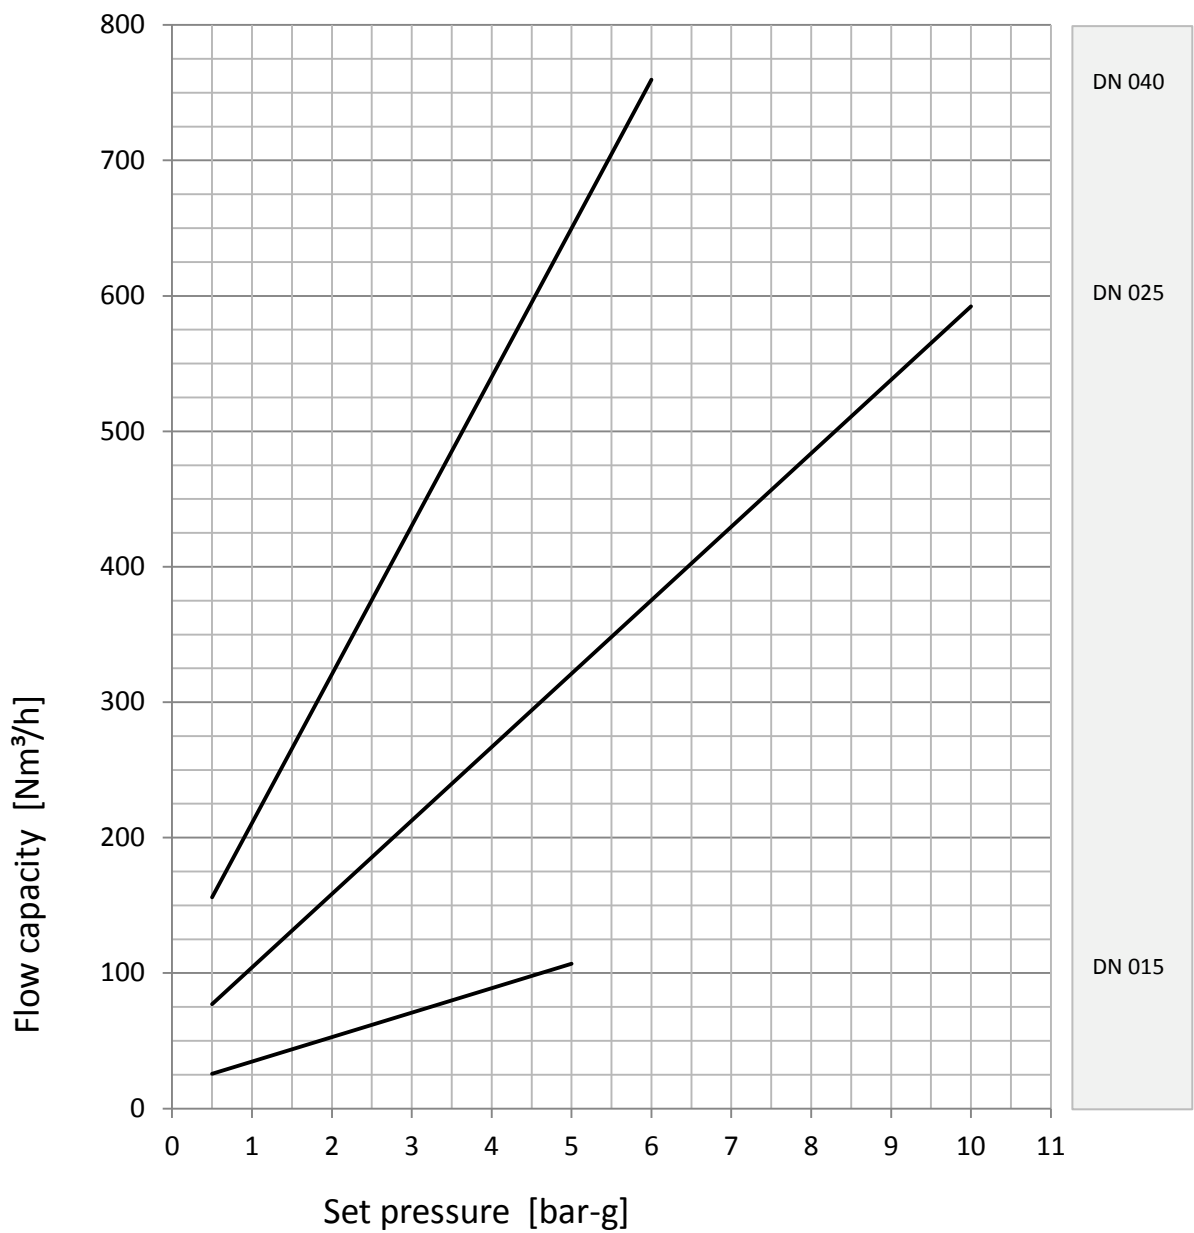

## Discharge capacity

Safety relief valve spring-loaded

32503 32603

fluid <air>

## Discharge capacity

Safety relief valve spring-loaded

32503 32603

fluid <steam>