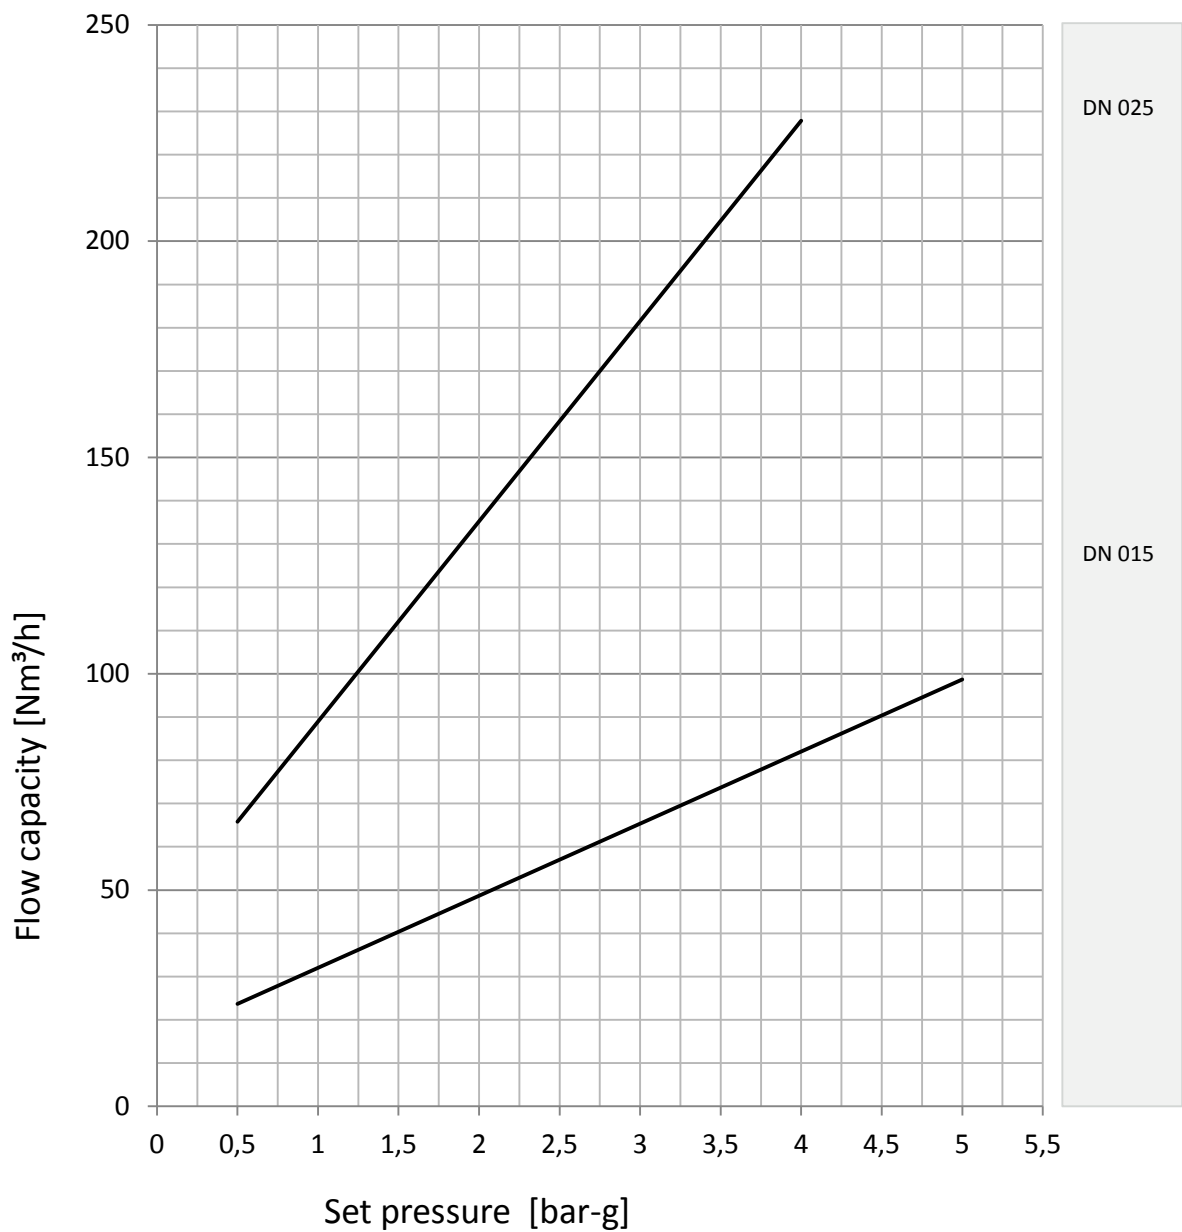

Discharge capacity

Safety relief valve spring-loaded

32500 32501 32502

fluid <air>

Discharge capacity

Safety relief valve spring-loaded

32500 32501 32502

fluid <steam>