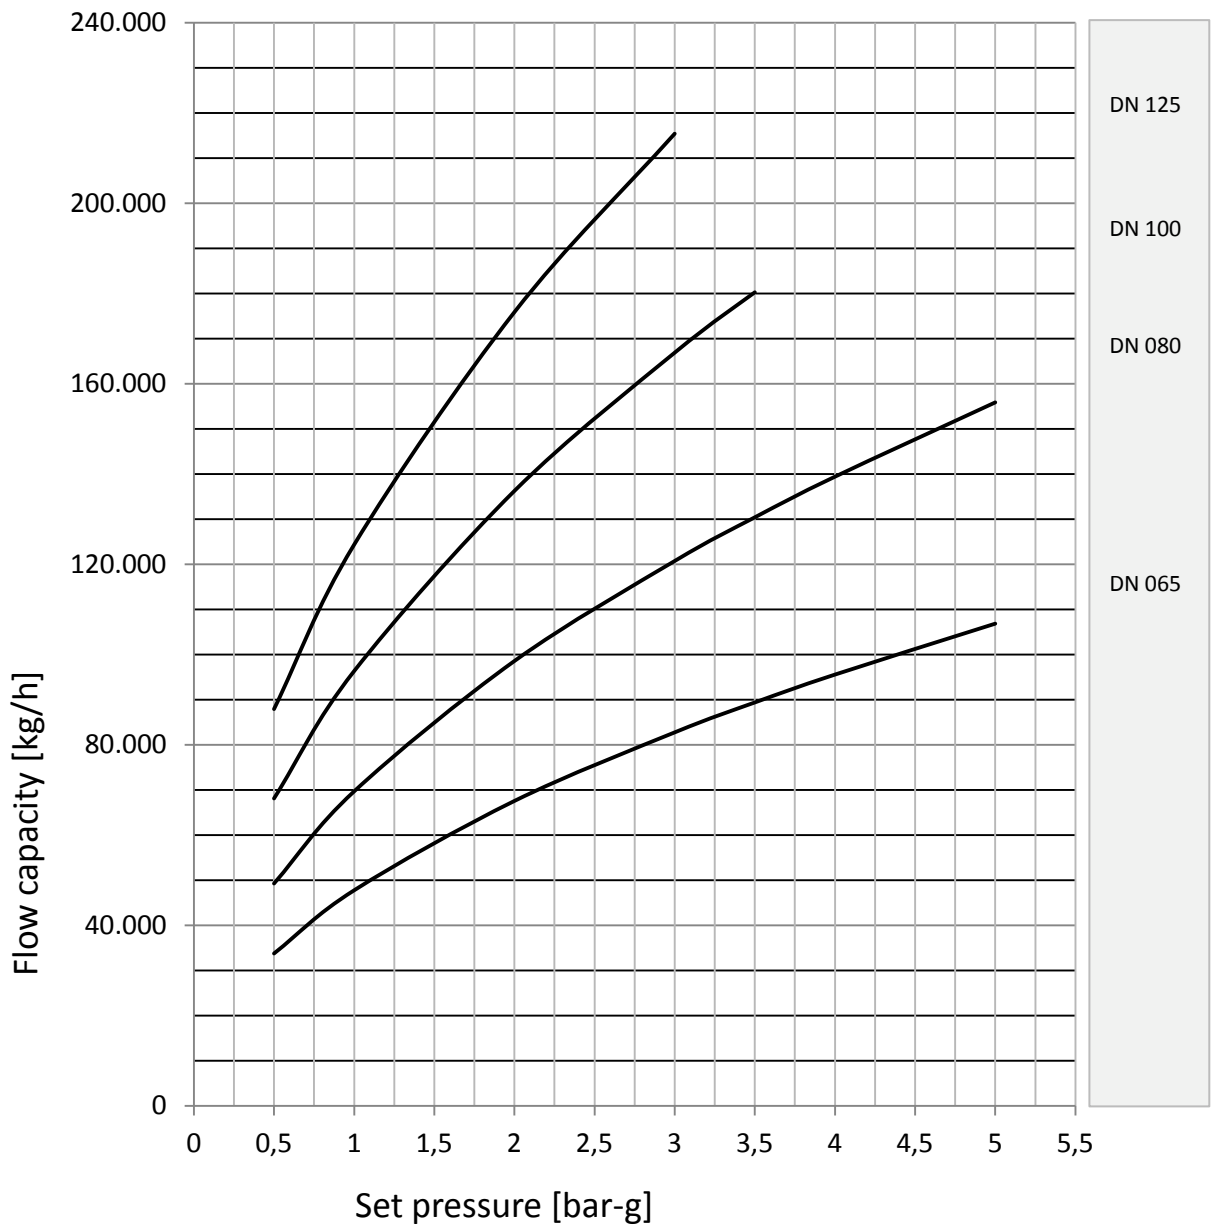

Discharge capacity

Safety relief valve weight-loaded

32010

fluid <water>

Discharge capacity

Safety relief valve weight-loaded

32010

fluid <air>