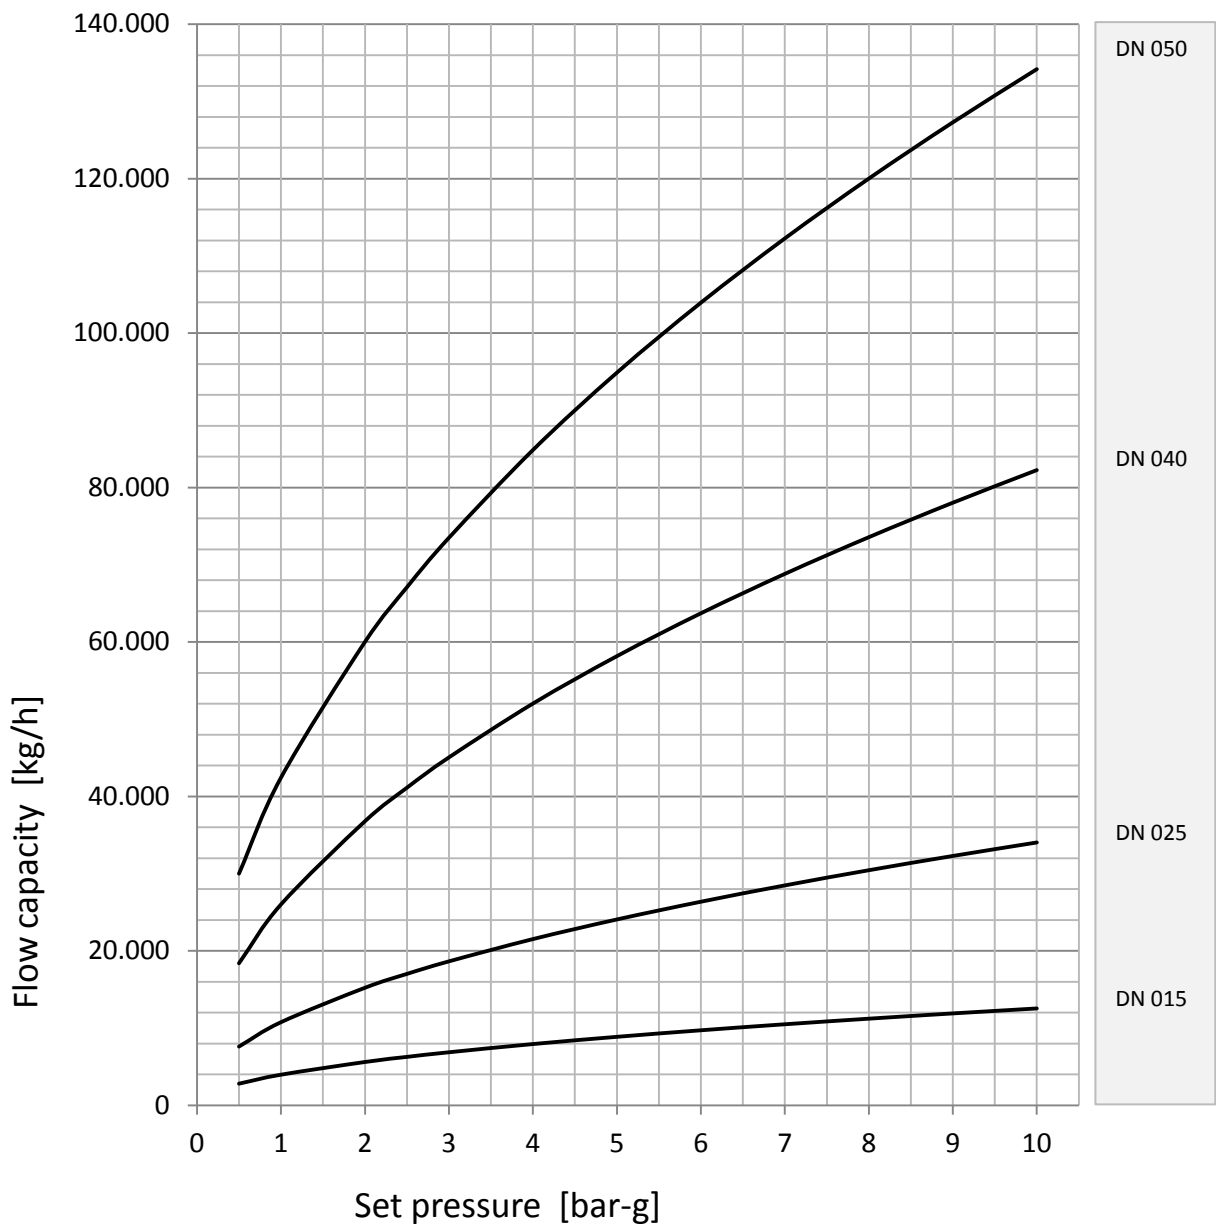

Discharge capacity

Safety relief valve spring-loaded 33501 33601 33521 33621

fluid <water>

Discharge capacity

Safety relief valve spring-loaded 33501 33601 33521 33621

fluid <water>

Discharge capacity

Safety relief valve spring-loaded 33501 33601 33521 33621

fluid <air>

Discharge capacity

Safety relief valve spring-loaded 33501 33601 33521 33621

fluid <air>

Discharge capacity

Safety relief valve spring-loaded 33501 33601 33521 33621

fluid <steam>

Discharge capacity

Safety relief valve spring-loaded 33501 33601 33521 33621

fluid <steam>