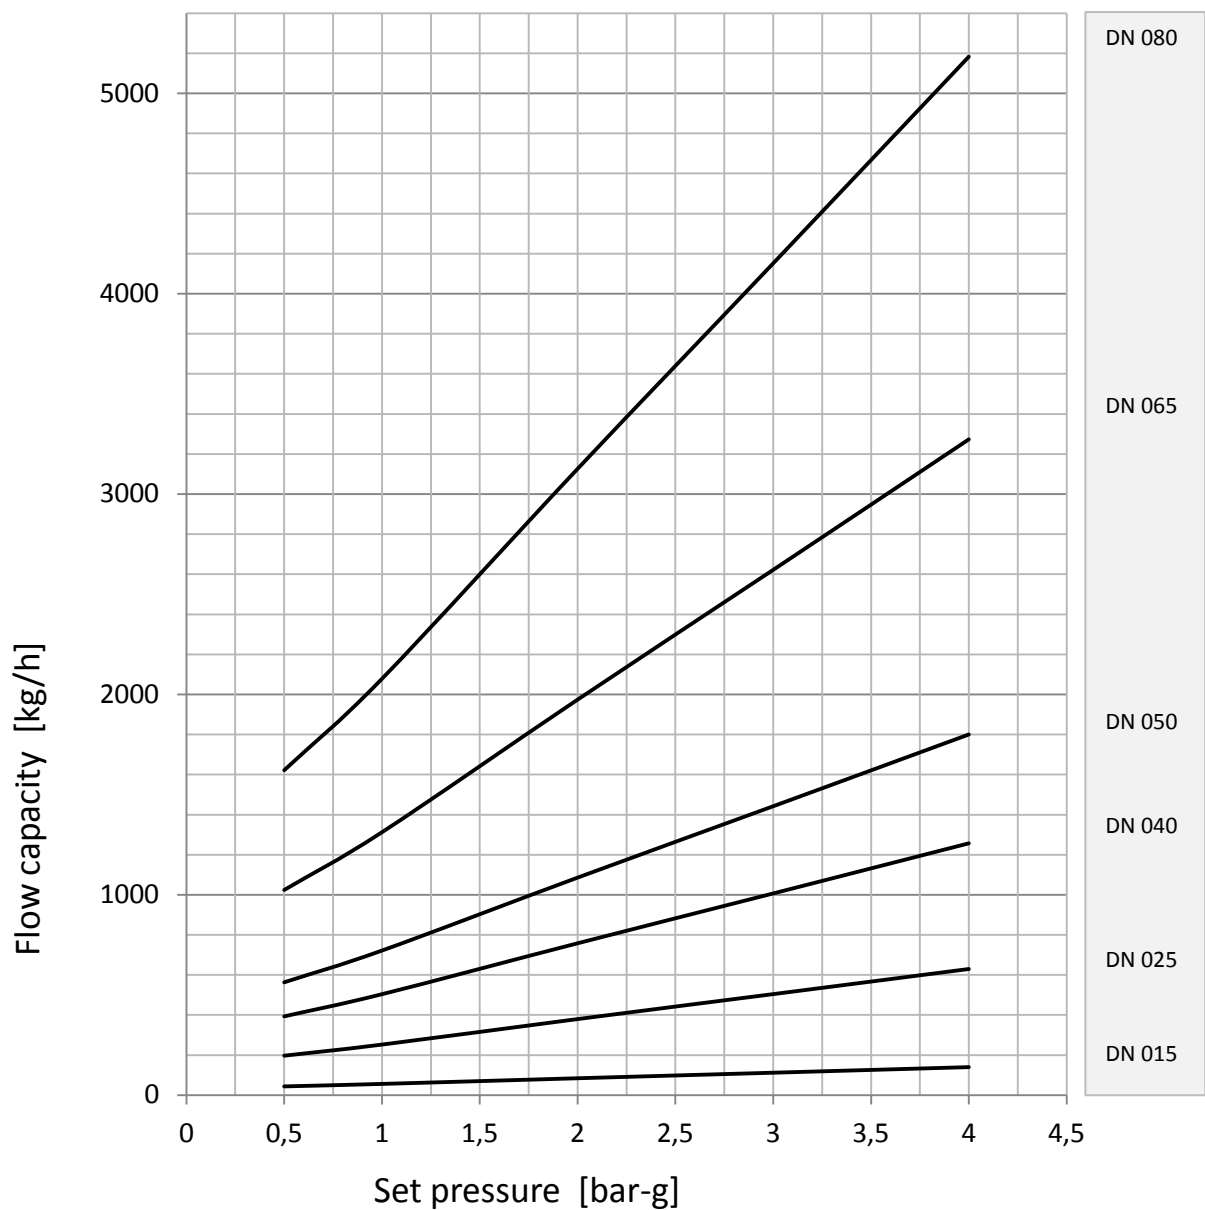

Discharge capacity

Safety relief valve spring-loaded 33501 33601 33521 33621

fluid <water>

Discharge capacity

Safety relief valve spring-loaded 33501 33601 33521 33621

fluid <water>

Discharge capacity

Safety relief valve spring-loaded 33501 33601 33521 33621

fluid <air>

Discharge capacity

Safety relief valve spring-loaded 33501 33601 33521 33621

fluid <air>

Discharge capacity

Safety relief valve spring-loaded 33501 33601 33521 33621

fluid <steam>

Discharge capacity

Safety relief valve spring-loaded 33501 33601 33521 33621

fluid <steam>