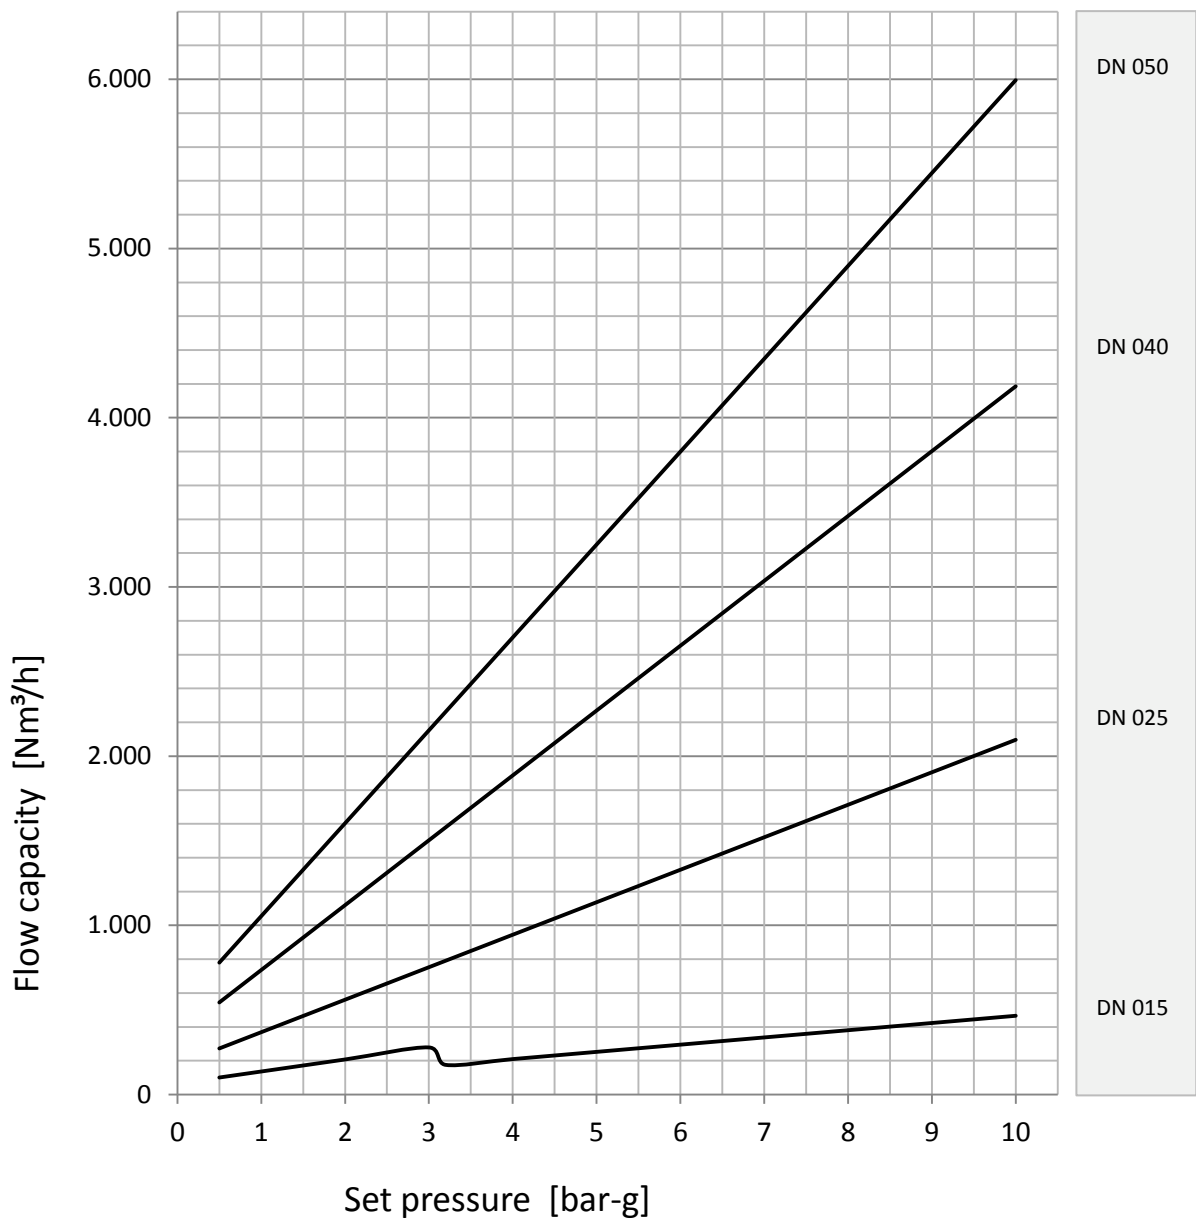

Discharge capacity

Safety relief valve spring-loaded 33501 33601 33521 33621

fluid <water>

Discharge capacity

Safety relief valve spring-loaded 33501 33601 33521 33621

fluid <water>

Discharge capacity

Safety relief valve spring-loaded 33501 33601 33521 33621

fluid <air>

Discharge capacity

Safety relief valve spring-loaded 33501 33601 33521 33621

fluid <air>

Discharge capacity

Safety relief valve spring-loaded 33501 33601 33521 33621

fluid <steam>

Discharge capacity

Safety relief valve spring-loaded 33501 33601 33521 33621

fluid <steam>