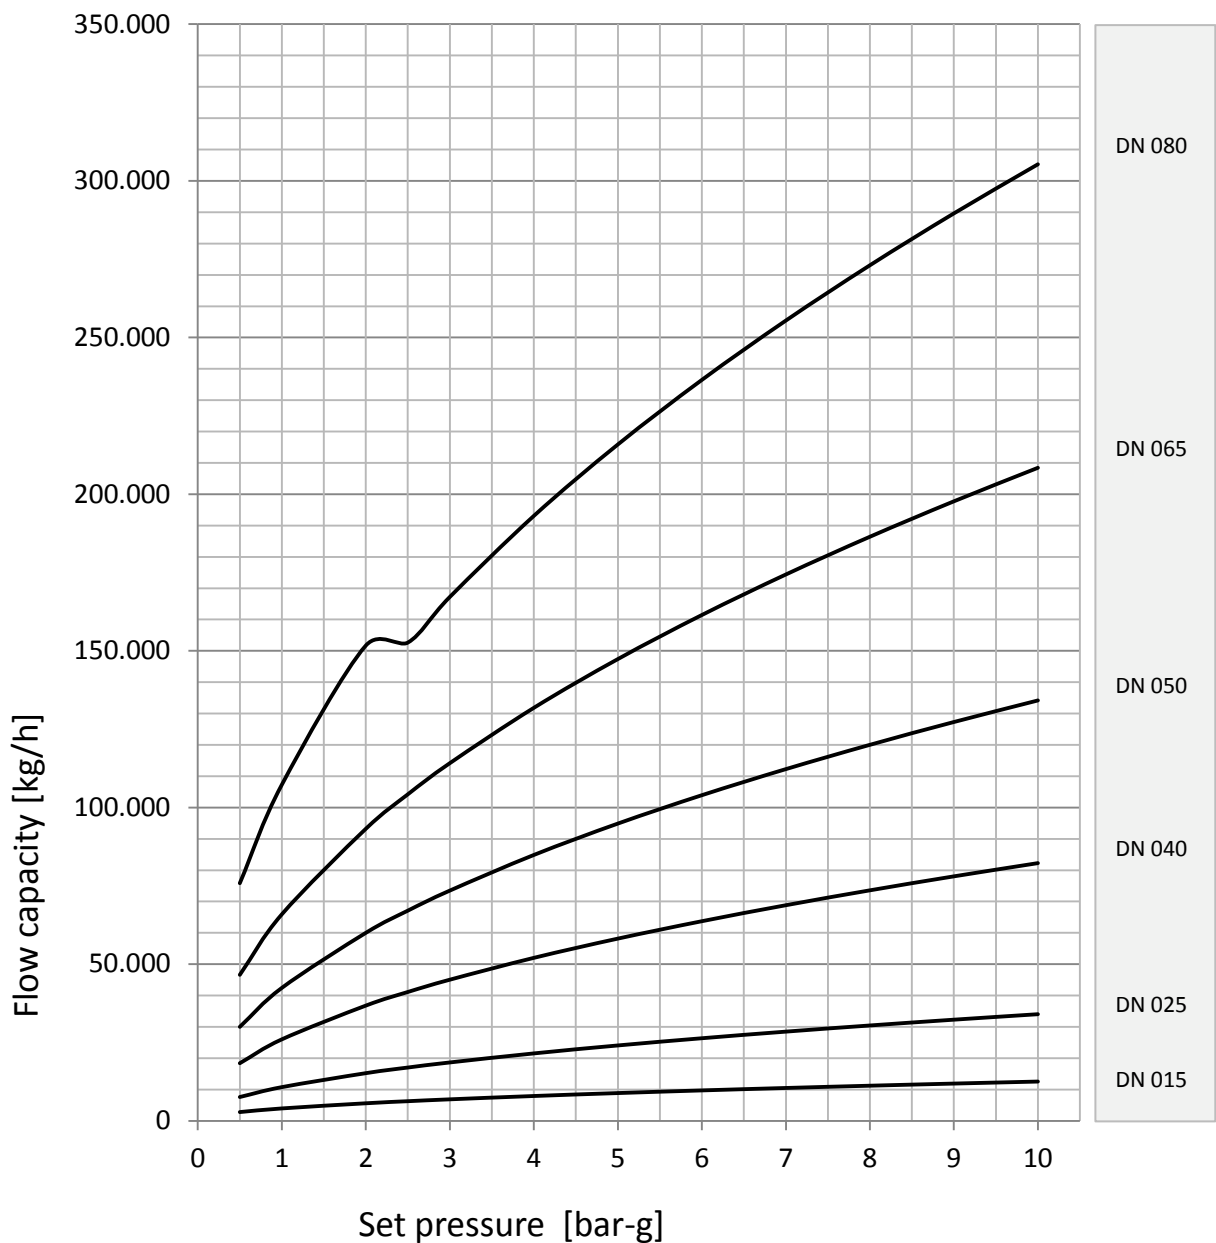

Discharge capacity

Safety relief valve spring-loaded 33501 33601 33521 33621

fluid <water>

Discharge capacity

Safety relief valve spring-loaded 33501 33601 33521 33621

fluid <water>

Discharge capacity

Safety relief valve spring-loaded 33501 33601 33521 33621

fluid <air>

Discharge capacity

Safety relief valve spring-loaded 33501 33601 33521 33621

fluid <air>

Discharge capacity

Safety relief valve spring-loaded 33501 33601 33521 33621

fluid <steam>

Discharge capacity

Safety relief valve spring-loaded 33501 33601 33521 33621

fluid <steam>