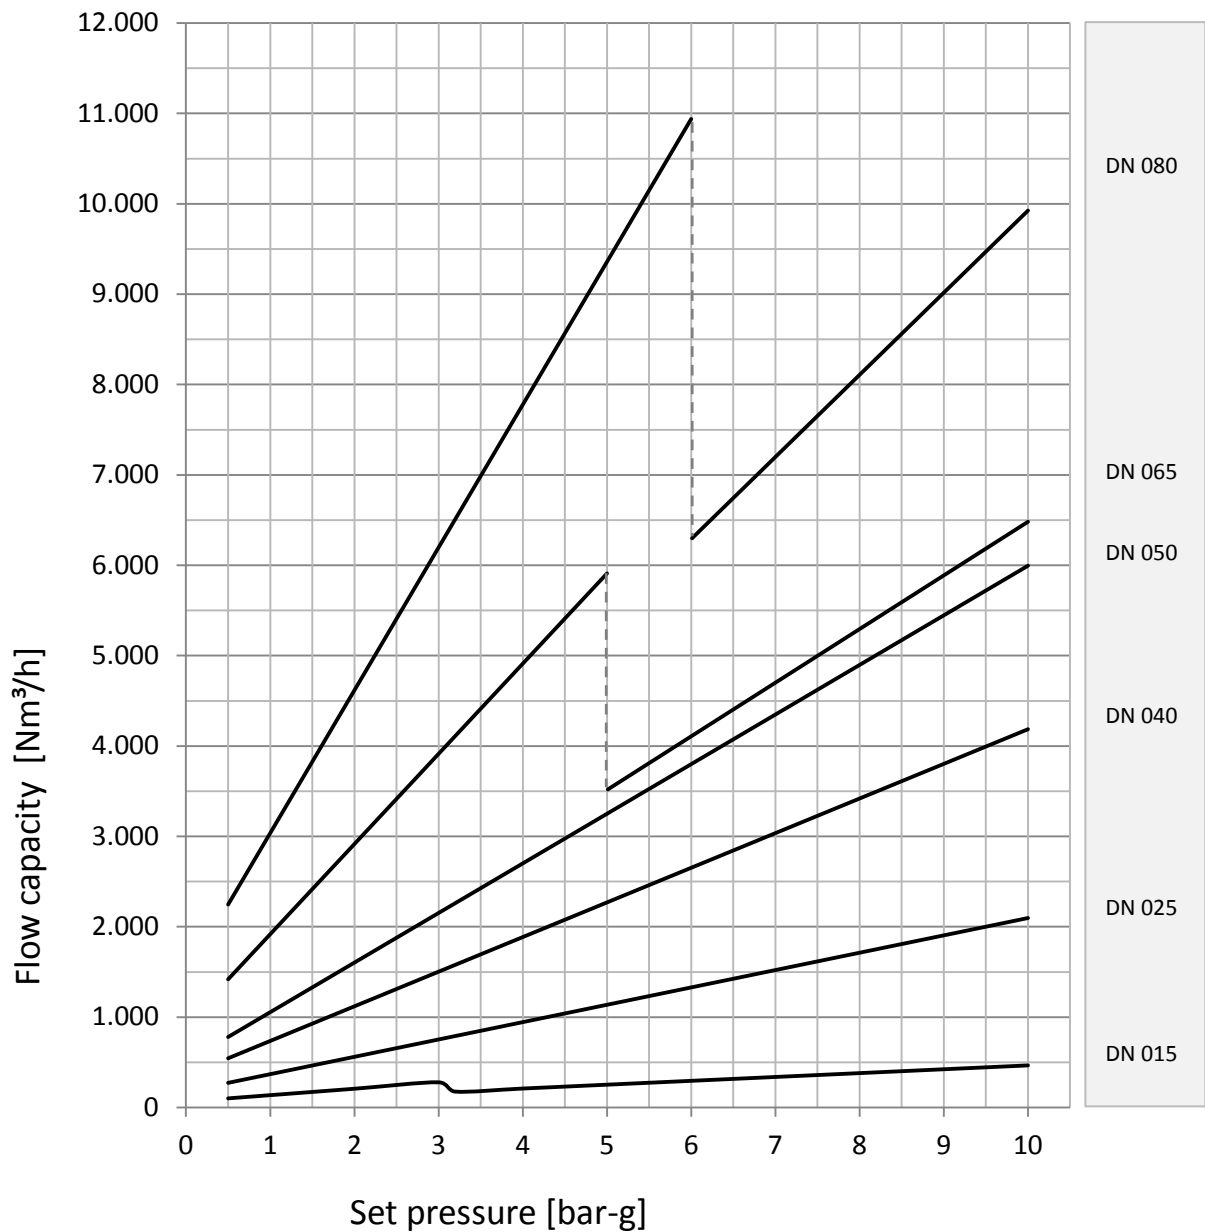

Discharge capacity

Safety relief valve spring-loaded 33501 33601 33521 33621

fluid <water>

Discharge capacity

Safety relief valve spring-loaded 33501 33601 33521 33621

fluid <water>

Discharge capacity

Safety relief valve spring-loaded 33501 33601 33521 33621

fluid <air>

Discharge capacity

Safety relief valve spring-loaded 33501 33601 33521 33621

fluid <air>

Discharge capacity

Safety relief valve spring-loaded 33501 33601 33521 33621

fluid <steam>

Discharge capacity

Safety relief valve spring-loaded 33501 33601 33521 33621

fluid <steam>